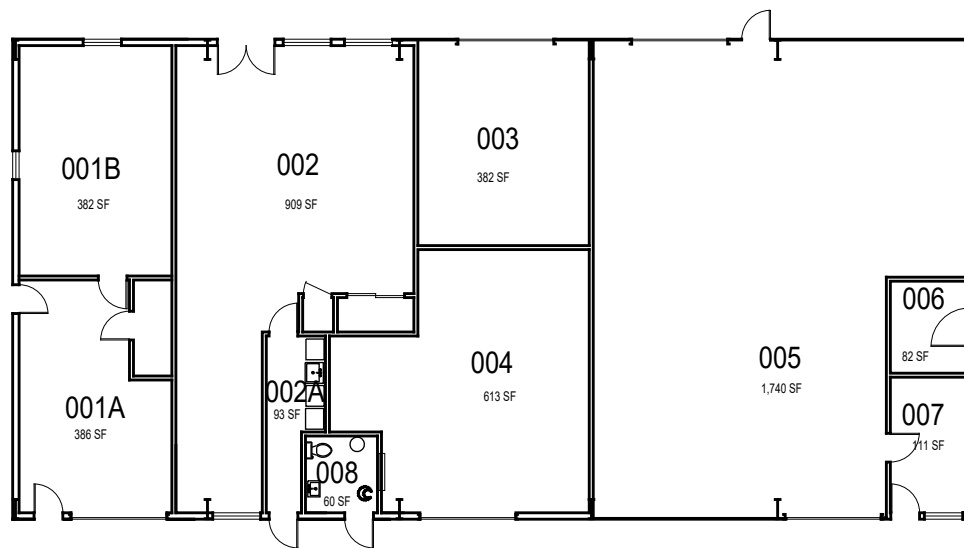

050-M

050-J

March 2022

**CAL POLY**

Bishop Warehouse, Rose  
Float, ITS Storage  
E-Surplus

FACILITIES MANAGEMENT AND DEVELOPMENT

Space Data [http://afd.calpoly.edu/facilities/spacefacility/space\\_data.asp](http://afd.calpoly.edu/facilities/spacefacility/space_data.asp)

1" = 20'

050-K

050-L

March 2022

Bishop Warehouse, Rose  
Float, ITS Storage  
Rose Float & Storage

FACILITIES MANAGEMENT AND DEVELOPMENT

Space Data [http://afd.calpoly.edu/facilities/spacefacility/space\\_data.asp](http://afd.calpoly.edu/facilities/spacefacility/space_data.asp)

1" = 20'