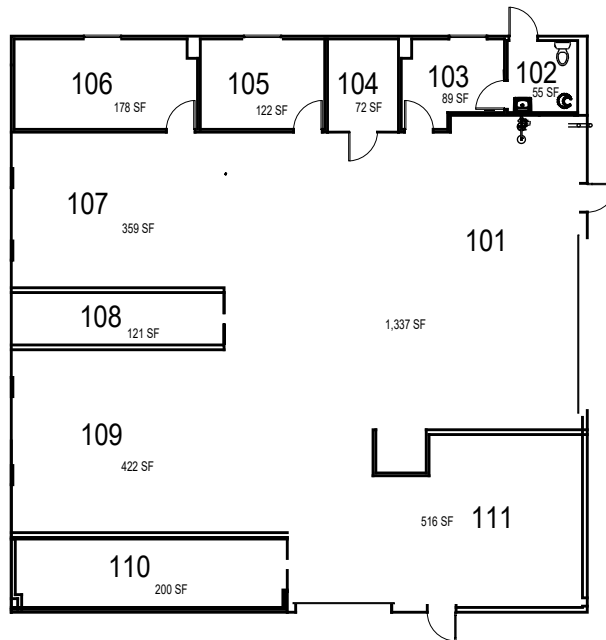

050-M

050-J

March 2022

**CAL POLY**

Bishop Warehouse, Rose  
Float, ITS Storage  
E-Surplus

FACILITIES MANAGEMENT AND DEVELOPMENT

Space Data [http://afd.calpoly.edu/facilities/spacefacility/space\\_data.asp](http://afd.calpoly.edu/facilities/spacefacility/space_data.asp)

1" = 20'

050-K

050-L

March 2022

Bishop Warehouse, Rose  
Float, ITS Storage  
Rose Float & Storage

FACILITIES MANAGEMENT AND DEVELOPMENT

Space Data [http://afd.calpoly.edu/facilities/spacefacility/space\\_data.asp](http://afd.calpoly.edu/facilities/spacefacility/space_data.asp)

1" = 20'