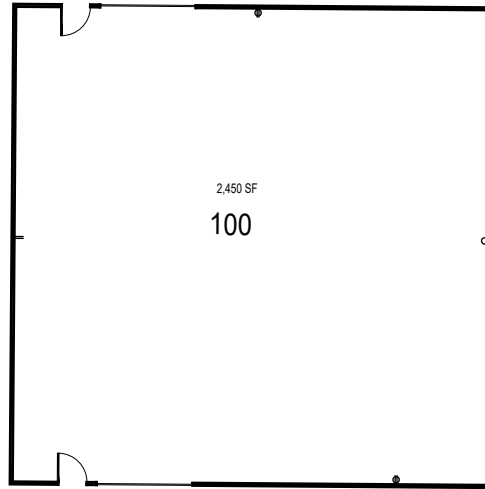

050-M

050-J

March 2022

**CAL POLY**

Bishop Warehouse, Rose  
Float, ITS Storage  
E-Surplus

FACILITIES MANAGEMENT AND DEVELOPMENT

Space Data [http://afd.calpoly.edu/facilities/spacefacility/space\\_data.asp](http://afd.calpoly.edu/facilities/spacefacility/space_data.asp)

1" = 20'

050-K

050-L

March 2022

Bishop Warehouse, Rose  
Float, ITS Storage  
Rose Float & Storage

FACILITIES MANAGEMENT AND DEVELOPMENT

Space Data [http://afd.calpoly.edu/facilities/spacefacility/space\\_data.asp](http://afd.calpoly.edu/facilities/spacefacility/space_data.asp)

1" = 20'